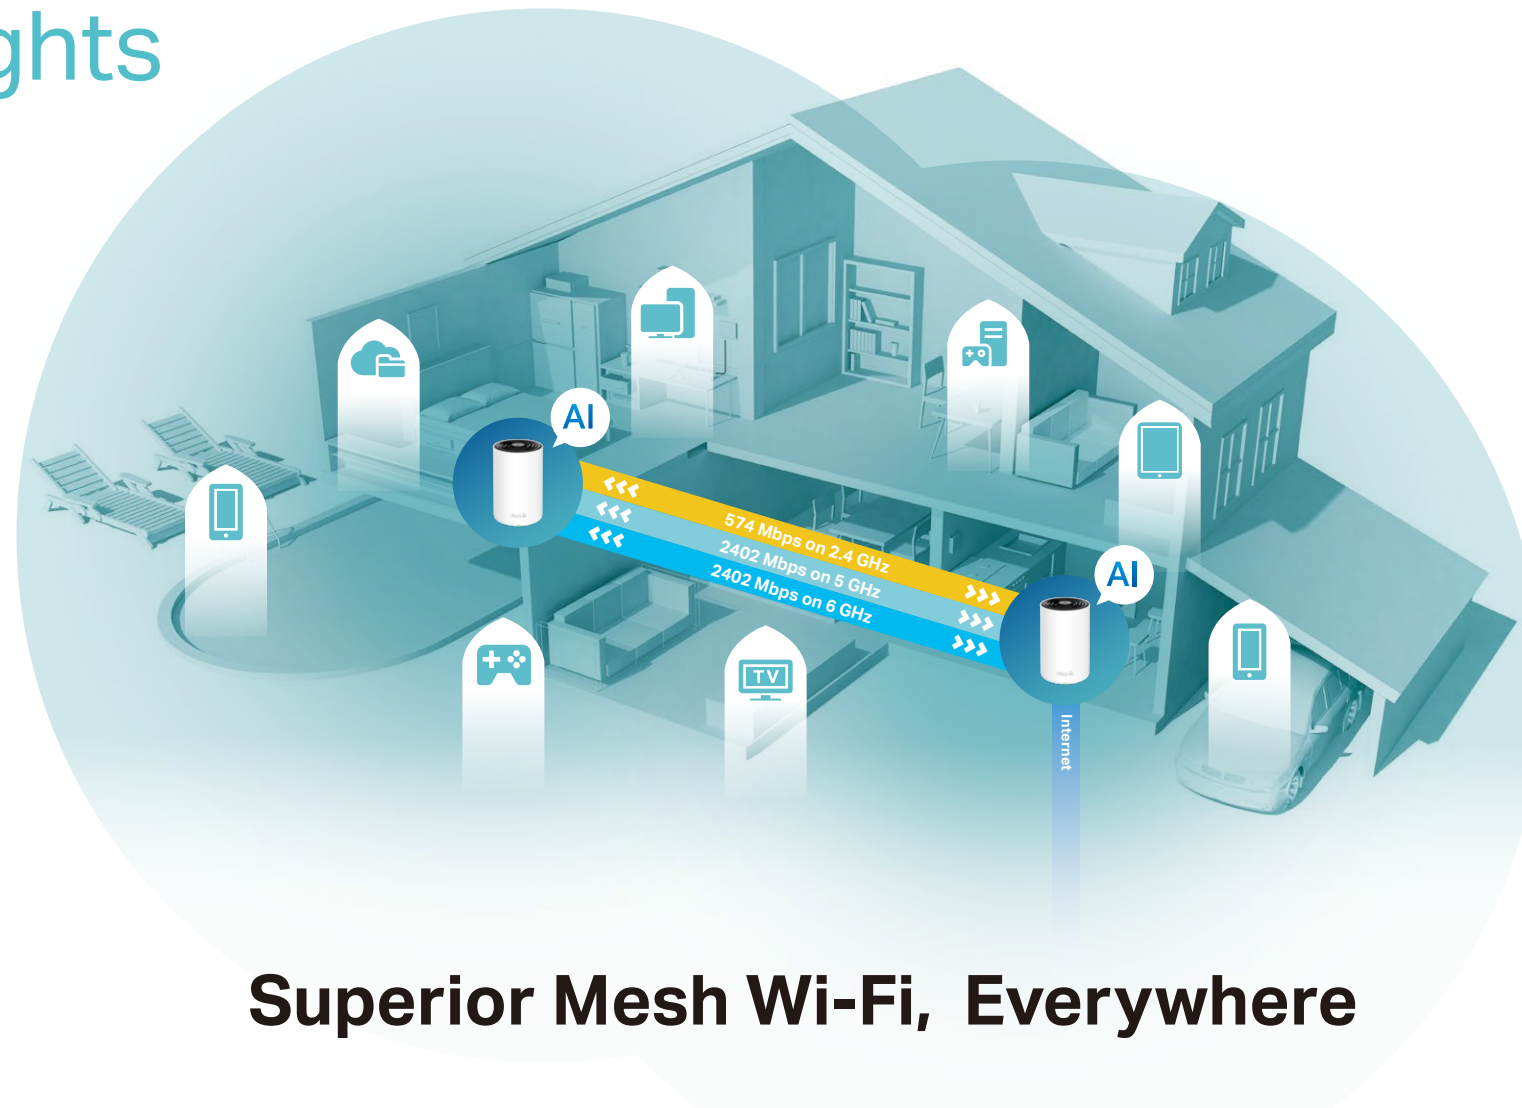

deco™

Superior Mesh Wi-Fi,
Everywhere

Wi-Fi 6

HomeShield

AXE5400

Tri-Band Mesh Wi-Fi 6E System

Includes latest
6 GHz Wi-Fi band

Deco XE75

tp-link

Wi-Fi 6E

Highlights

Superior Mesh Wi-Fi, Everywhere

Wi-Fi 6E Huge Leap Forward for Wi-Fi

Robust High-Speed Connections

Experience ultra-fast Wi-Fi with more connected devices thanks to the brand-new 6 GHz band. The added 160 MHz channels prevent competition over bandwidth and drops in speed.